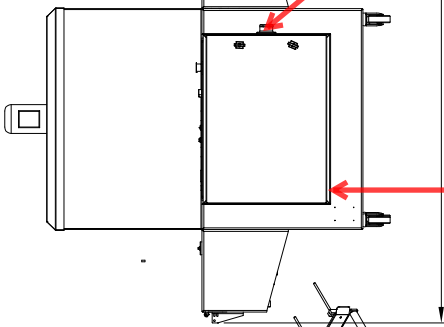

Air Connection 90 p.s.i  
230 ltrs/min

Power Outlet Socket for  
SVAL 60 X 35

Electrical Connect  
415v 3 ph+N+E