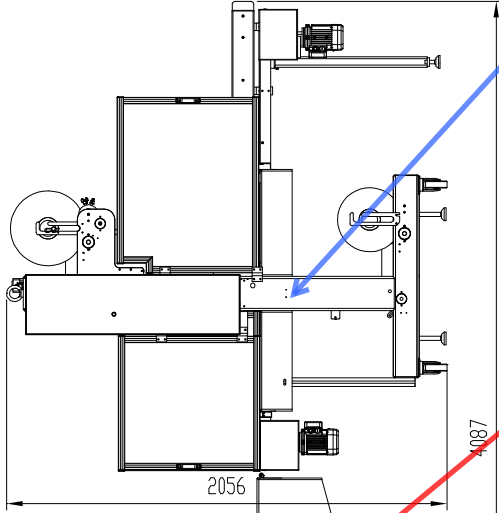

Air Connection 90 p.s.i  
230 ltrs/min

Power Outlet Socket for  
SVAL 60 X 35

Electrical Connect  
415v 3 ph+N+E